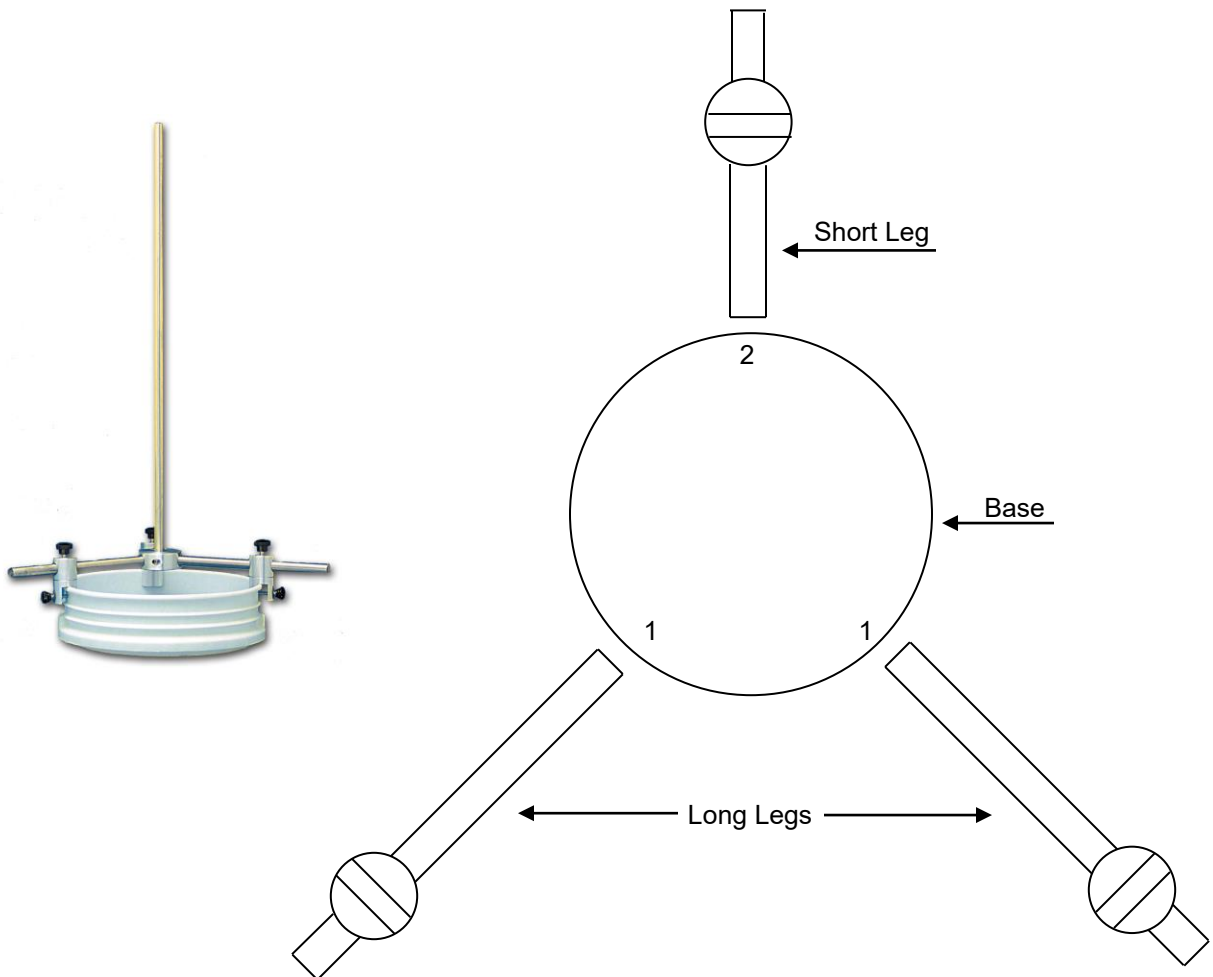

Arrow

ENGINEERING

Mixing Products

Assembly Instructions for Arrow Spider Support Stand (SSS-15 & SSS-55)

Turn base upside down and insert legs as indicated and lock with set screws.