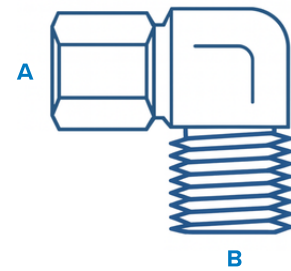

Specification and Ordering Table

Fitting Type	Tubing OD (A)	Thread Size (B)	Item Number	Pack Size
Straight	1/16"	1/8" NPT(M)	67801-69	1
	1/8"	1/8" NPT(M)	67801-70	1
	1/4"	1/8" NPT(M)	67801-71	1
	1/4"	1/4" NPT(M)	67801-72	1
	3/8"	1/4" NPT(M)	67801-73	1
	3/8"	3/8" NPT(M)	67801-74	1
	3/8"	3/8" NPT(M)	67801-83	1
	1/2"	1/4" NPT(M)	67801-84	1
	1/2"	3/8" NPT(M)	67801-75	1
	1/2"	1/2" NPT(M)	67801-76	1
	1/2"	1/2" NPT(M)	67801-85	1
Elbow	1/16"	1/8" NPT(M)	67801-77	1
	1/8"	1/8" NPT(M)	67801-78	1
	1/8"	1/4" NPT(M)	67801-79	1
	1/4"	1/8" NPT(M)	67801-80	1
	1/4"	1/4" NPT(M)	67801-81	1
	1/4"	3/8" NPT(M)	67801-82	1

Fittings

For additional options and complete offering, visit coleparmer.com.

Straight Adapter

Elbow Adapter