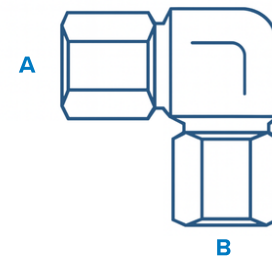

Specification and Ordering Table

Fitting Type	Tubing OD (A)	Tubing OD (B)	Item Number	Pack Size
Straight Union	1/16"	1/16"	67801-50	1
	1/8"	1/8"	67801-51	1
	1/4"	1/4"	67801-52	1
	3/8"	3/8"	67801-53	1
	1/2"	1/2"	67801-54	1
Straight Reducer	1/8"	1/16"	67801-65	1
	1/4"	1/8"	67801-66	1
	3/8"	1/4"	67801-67	1
	1/2"	1/4"	67801-68	1
Elbow Union	1/16"	1/16"	67801-55	1
	1/8"	1/8"	67801-56	1
	1/4"	1/4"	67801-57	1
	3/8"	3/8"	67801-58	1
	1/2"	1/2"	67801-59	1
Tee Union	1/16"	1/16"	67801-60	1
	1/8"	1/8"	67801-61	1
	1/4"	1/4"	67801-62	1
	3/8"	3/8"	67801-63	1
	1/2"	1/2"	67801-64	1

Fittings

For additional options and complete offering, visit coleparmer.com.

Elbow Compression Union