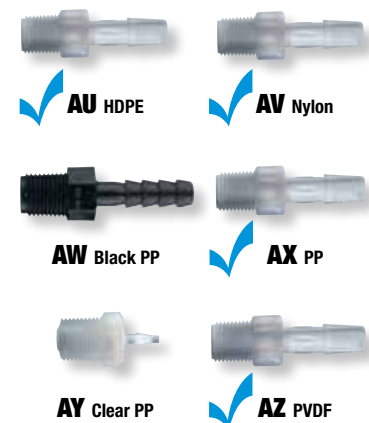

NPT male threaded adapters

See next page for more...