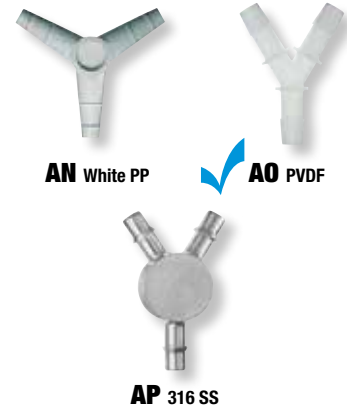

Y connectors (continued)