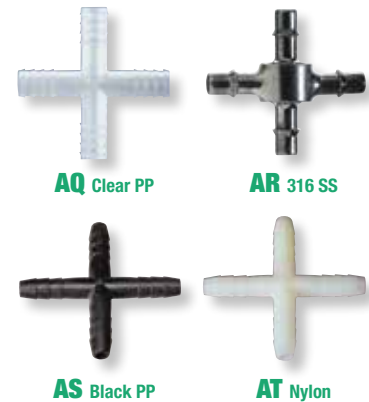

Cross connectors