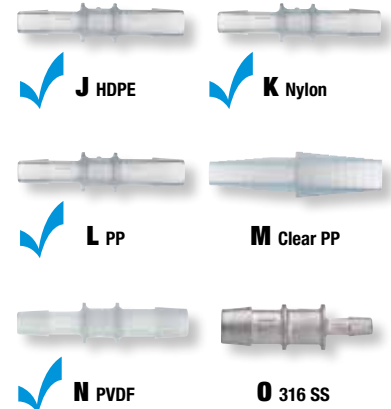

Reducing connectors (continued)