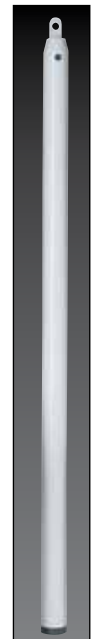

Opaque PVC bailer 05484-14

Polyester Suspension Cord is used to lower and retrieve bailers. Maximum working load is 110 lb (50 kg), 3/16" (0.5 cm) dia. Measures 100 ft (30.5 m) long.

[GH-05499-35](#) Suspension cord